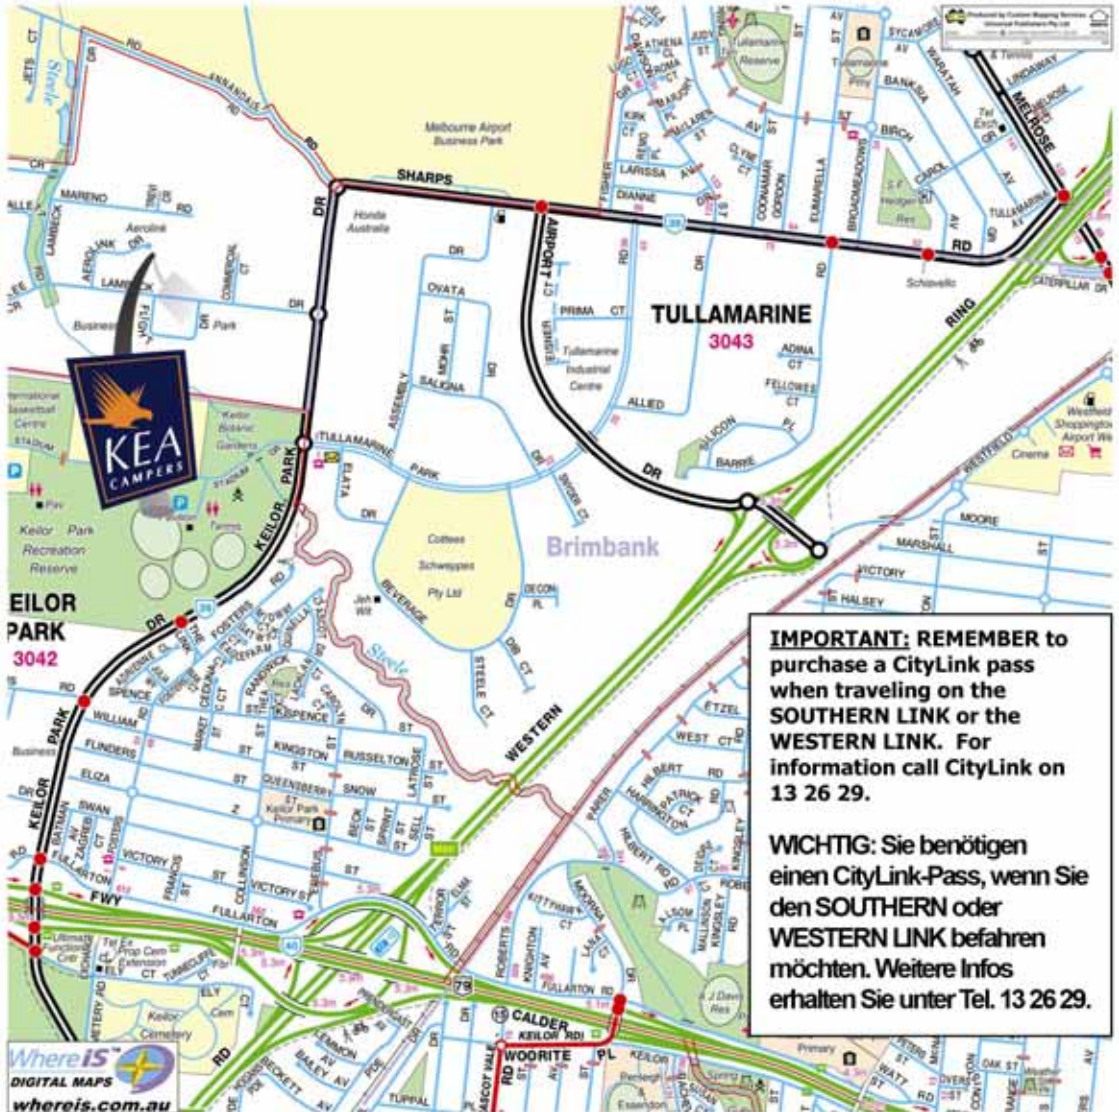

Melbourne Depot

KEA Campers (Australia)
 11 Aerolink Drive
 Tullamarine, VIC 3043

Airport to Depot: approx. 15 min.

Phone: **03-8336-1810**
 Helpline: **1-800-252-556**

Mon – Fri **8:00 – 17:00**
 Sat, Sun **8:00 – 13:00**
 Public Holidays **8:00 – 17:00**
 Christmas Day **Closed**